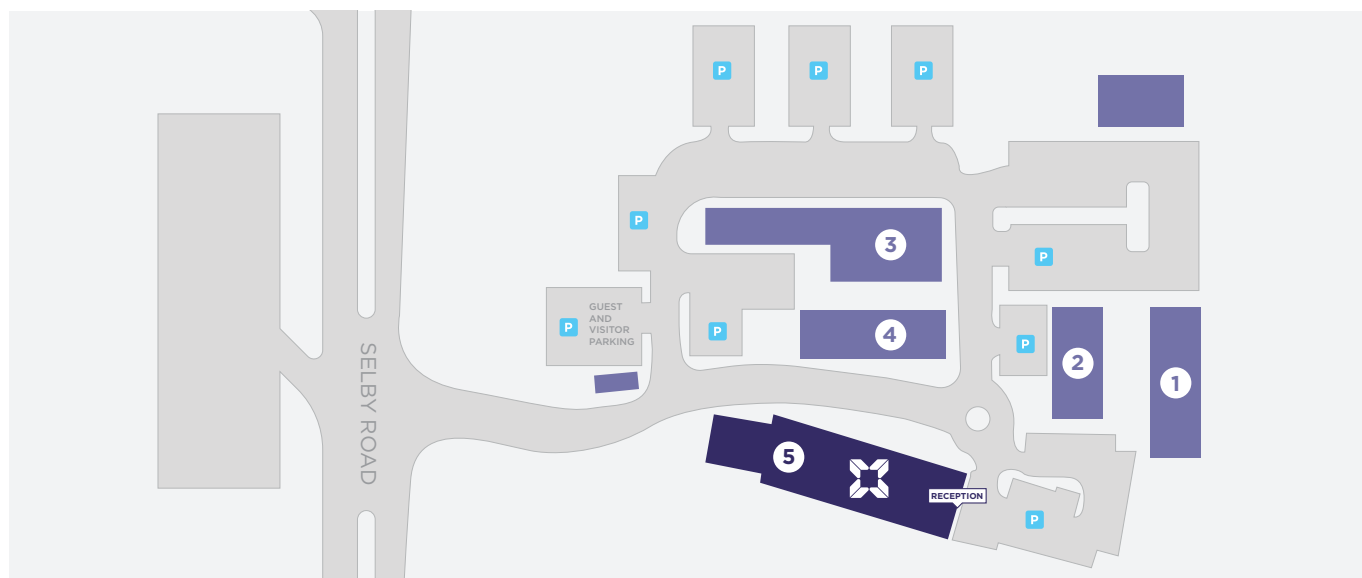

### From the South (M1):

- Leave the M1 at Junction 46.
- Go right at the roundabout, 3rd exit onto A63, Selby.
- Carrwood Park is on the left, immediately after the houses, opposite the Garden Centre.

### From the North (M1)

- Leave the M1 at Junction 46.
- At the first roundabout, take the 3rd exit, A63 and M1 S.
- At the next roundabout take the first exit onto A63 Selby.
- Carrwood Park is on the left.

### By Train

The nearest stations are Garforth and Crossgates. It takes approximately six minutes to get to Fairstone by taxi.

Fairstone are located in building five within the Carrwood park business centre.